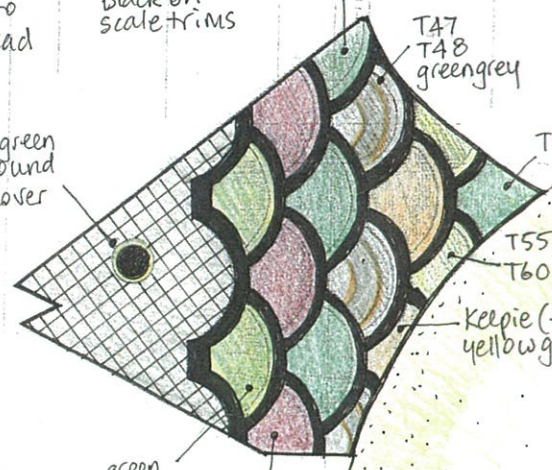

Jarrah red

Kelpie (flamed)
 yellow granite (flamed)

PICNIC SHELTER

green granite eye,
 single row black
 perimeter (uplight
 in eye centre)

PICNIC SHELTER

T48 grey mica
 schist 300x300
 for heads only

single row
 black on
 fish
 perimeter

triple row
 black to
 edge head

double row
 black on
 scale trims

T59

T59

T47
 T48
 greengrey

green
 grey

greengrey

T55 yellow gneiss
 T60 yellow tiger mica

NB: Big Fish scale = 2m radius
 Little Fish scale = 1.5m radius
 Big Fish scale = 3.25m² colour
 0.75m² black trim
 Little Fish = 1.83m² colour
 0.42m² black trim

single row green
 granite around
 manhole cover